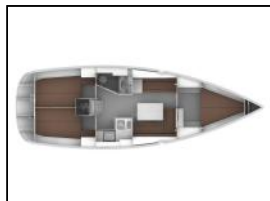

## Sailing yacht Bavaria 36 Cruiser Mojito

Yacht ID:	47631
Yachttyp:	Sailing yacht
Yacht:	<a href="#">Bavaria 36 Cruiser Mojito</a>
Marina:	Netherlands / Lemmer, Jachthaven
Production year:	2006
Cabins:	3 (3)
Deposit:	€ 1.000,00