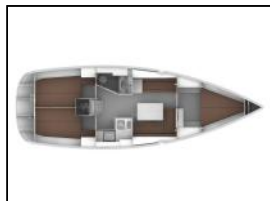

Sailing yacht Bavaria Cruiser 36 Kathy Cool

Yacht ID: 47644
Yachttyp: Sailing yacht
Yacht: [Bavaria Cruiser 36 Kathy Cool](#)
Marina: Balearics / Palma de Mallorca, Marina Naviera Balear
Production year: 2013
Cabins: 3 (3)
Deposit: € 2.000,00