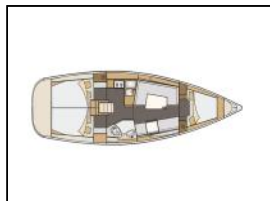

Sailing yacht Elan 35 Impression Maybe 6

Autopilot: Automatic pilot,
Bimini: Bimini,
Cockpit speakers: Cockpit speakers,
Dinghy: Dinghy,
General: Cockpit table, Deck shower, Electric windlass, Extinguisher, Gas stove, Genoa winder, GPS, Guide and maps, Hifi, Hot water, Log-Speedometer, Navigation instruments, Oven, Raymarine, Safety equipment, Safety jacket, Sondeur, Toolbox, VHF, WC,
Refrigerator: Fridge,