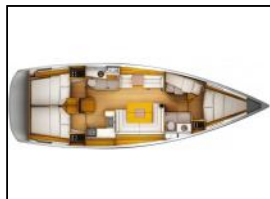

Sailing yacht Sun Odyssey 439 Kontiki

Yacht ID:	48182
Yachttyp:	Sailing yacht
Yacht:	Sun Odyssey 439 Kontiki
Marina:	Greece / Lavrion
Production year:	2012
Cabins:	4 (4)
Deposit:	€ 2.500,00

General: 12v sockets , 20m Shore cable , 220v sockets , 220v water boiler , Anchor with 50m rope (spare) , Anchor with 70m chain , Audio system with Bluetooth , Auto/Electric bilge pump , Autopilot , Battery charger , Bimini , Binoculars , Black ball and triangle , Black water tank , Boat Hook , Boat Keys , boat manuals , Bosun chair , Bow Thruster , Bucket with rope , Cockpit Mounted compass , Cockpit speakers , Cockpit Table , Coffee French Press , Deck brush , Deck Shower , Depth sounder , Diesel filter spare , Dinghy , Dinghy repair kit , Electric Anchor windlass , Electric Winch , Electric winch fuse , Emergency flares and smoke , Emergency tiller , Engine belt spare , Engine oil spare , Espresso Maker (Bialetti) , Fast Dry cockpit cushions , Fire extinguisher , Flippers and mask , Floating line , foot pump , Fresh water pump , Fridge unit , Fully equipped galley , Furling Genoa , Furling Main Sail , Gangway wood plank , Gas bottles , Gas switch , Globular fender , Greek Water pilot , hand compass , hand pump , Horse shoe lifebuoy , Horse shoe lifebuoy with floating light , Impeller spare , Interior Speakers , Inverter , Jerrycan Diesel 20lt + funnel , Jerrycan Gasoline 5lt + funnel , kid lifevests , Liferaft , Lifevests , Manual bilge pump , Manual jabsco , Manual winch , Mooring lines , Nautical maps area (paper) , Navigation lights , Navigation lights with batteries , oil filter spare , outboard , Paralel ruller , Pensil case , Plotter at cockpit , Reading lights in cabins , Safety belts , Sail repair kit , Sanitation system , Search light , Service Batteries AGM , Shore cable adapter , Shower , Shower Drain , Side fender , Signal flags , Single steering wheel , Solar panel , spare dry cell batteries , spare navigation lights , Spray Hood , Toolbox , Various Extra lines for securing , VHF with DSC and GMDSS , Victron solar regulator (bluetooth) , Water hose with 2-type connectors , WD40 , Winch Handle , Wind meter and direction , Windex , Windlash reset fuse , Wirecutter ,