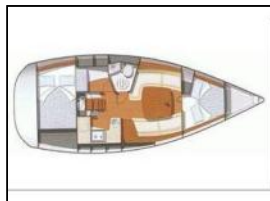

Sailing yacht Sun Odyssey 32 i REGINA IV

Bimini: Bimini Top,
Chart plotter: GPS Plotter,
Cockpit cushion: Cockpit cushions,
Dinghy: Dinghy,
Furling genoa: Furling genoa,
General: 220V Shore power, Battery Charger, Cockpit table, Depth Sounder, Electric anchor winch, Furling main sail, Horseshoe Buoy, Life Belts, Life Jackets, Life Raft, MP3 player, Pax onboard (max), Speedometer, VHF, Wind Speed,
Outboard engine: Outboard,
Sprayhood: Sprayhood,

Yacht ID: 48699
 Yachttyp: Sailing yacht
 Yacht: [Sun Odyssey 32 i REGINA IV](#)
 Marina: Greece / Lavrion Main Port-Lavrion
 Production year: 2009
 Cabins: 2 (2)
 Deposit: € 500,00

Price per week / Season 2024