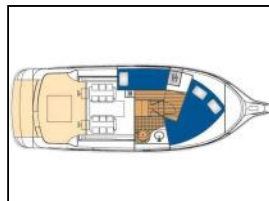

Motor yacht Vektor 950 Tina

Autopilot: Autopilot,
Bimini: Bimini,
Electric winches: Electric winch,
General: Barometer, Battery charger, Bilge pump, Binoculars, Bow Anchor, Cockpit table, Compass, Gas stove, Kitchen accessories, Maps, Navigation equipment, Pilot, Safety equipment, Shower, Sink, Sounder, VHF,
Hydraulic gangway: Hydraulic gangway,
Refrigerator: Electric refrigerator,