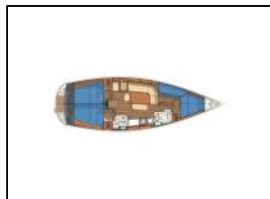

Sailing yacht Delphia 40 Fishbed

Yacht ID: 49719
 Yachttyp: Sailing yacht
 Yacht: [Delphia 40 Fishbed](#)
 Marina: Croatia / Marina Dalmacija, Sukosan
 Production year: 2007
 Cabins: 4
 Deposit: € 1.500,00

Deck: Anchor with chain, Bathing platform, Bimini top, Bosun's chair (Safe seat) (boatswain's chair), Cockpit cushions, Cockpit table, Cockpit/stern, outside shower, Deck brush, Dinghy, Electric anchor windlass, Fenders, Gangway, Jerry cans for diesel, Main Deck Compass, Mooring ropes , Plastic bucket, Round/globular fender, Spare anchor (Reserve, Auxiliary anchor), Sprayhood, Swimming ladder, Teak cockpit, Water hose,