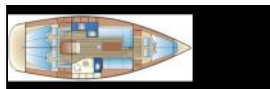

## Sailing yacht Bavaria 35 Cruiser BS Bugstrahlruder Autopilot Rollgroßsegel

Yacht ID: 52756  
 Yachttyp: Sailing yacht  
 Yacht: [Bavaria 35 Cruiser BS Bugstrahlruder Autopilot Rollgroßsegel](#)  
 Marina: Germany - Baltic sea / Breege  
 Production year: 2009  
 Cabins: 3 (3)  
 Deposit: € 1.500,00