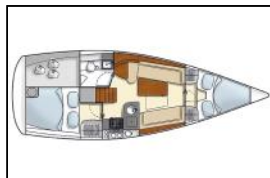

Sailing yacht Hanse 325 Lattengroß

Yacht ID: 55885
 Yachttyp: Sailing yacht
 Yacht: [Hanse 325 Lattengroß](#)
 Marina: Germany - Baltic sea / Flensburg
 Production year: 2012
 Cabins: 2 (2)
 Deposit: € 1.500,00