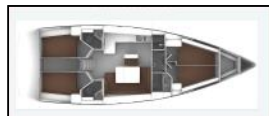

## Sailing yacht Bavaria CRUISER 46 Bugstrahlruder Autopilot Rollgroßsegel

Yacht ID: 60291  
 Yachttyp: Sailing yacht  
 Yacht: [Bavaria CRUISER 46 Bugstrahlruder Autopilot Rollgroßsegel](#)  
 Marina: Germany - Baltic sea / Breege  
 Production year: 2014  
 Cabins: 4 (4)  
 Deposit: € 1.500,00