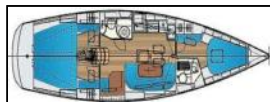

Sailing yacht Bavaria 40 Cruiser LG Lattengroß

Yacht ID: 63762
 Yachttyp: Sailing yacht
 Yacht: [Bavaria 40 Cruiser LG Lattengroß](#)
 Marina: Germany - Baltic sea / Warnemuende
 Production year: 2009
 Cabins: 3 (3)
 Deposit: € 1.500,00

Deck: Black ball, Boat hook, Deck brush, Electric anchor windlass, Fenders, Jerry cans for diesel, Main anchor, Mooring ropes, Plastic bucket, Reserve motor oil, Spare anchor (Reserve, Auxiliary anchor), Sprayhood, Water hose, Winch handles,
Galley: Dishes, Gas bottles, Gas cookers, Oven, Refrigerator,
Interior: Bilge pump handle, Heating, Yacht documents,
Navigation: Autopilot, Binoculars, Compass, Divider, nautic chart, Echosounder/Depthsounder, GPS chart plotter, Log, Nautical charts, Navigation (Nautical) charts and nautical guide, Radar, Radar reflector,
Safety: Distress flare box, Distress signals, Emergency tiller, Fire extinguisher, First aid kit, Fog horn, Horseshoe lifebuoy, Life buoy + Flashing light, Life jackets, Liferaft, Safety equipment, Torch,
Sails: Lazy bag, Lazy jacks,
Yacht electrics: Battery charger, Bilge pump - Electric, Shore connection 220 V, VHF radio, WC pump,