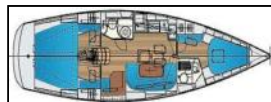

Sailing yacht Bavaria 40 Cruiser LG Lattengroß

Yacht ID: 63762
 Yachttyp: Sailing yacht
 Yacht: [Bavaria 40 Cruiser LG Lattengroß](#)
 Marina: Germany - Baltic sea / Warnemuende
 Production year: 2009
 Cabins: 3 (3)
 Deposit: € 1.500,00

Deck: Black ball, Boat hook, Deck brush, Electric anchor windlass, Fenders, Jerry cans for diesel, Main anchor, Mooring ropes, Plastic bucket, Reserve motor oil, Spare anchor (Reserve, Auxiliary anchor), Sprayhood, Water hose, Winch handles,
Galley: Dishes, Gas bottles, Gas cookers, Oven, Refrigerator,
Interior: Bilge pump handle, Heating, Yacht documents,
Navigation: Autopilot, Binoculars, Compass, Divider, nautic chart, Echosounder/Depthsounder, GPS chart plotter, Log, Nautical charts, Navigation (Nautical) charts and nautical guide, Radar, Radar reflector,
Safety: Distress flare box, Distress signals, Emergency tiller, Fire extinguisher, First aid kit, Fog horn, Horseshoe lifebuoy, Life buoy + Flashing light, Life jackets, Liferaft, Safety equipment, Torch,
Sails: Lazy bag, Lazy jacks,
Yacht electrics: Battery charger, Bilge pump - Electric, Shore connection 220 V, VHF radio, WC pump,