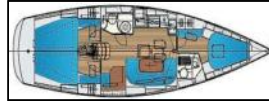

Sailing yacht Bavaria 40 Cruiser LG Lattengroß

Yacht ID: 63762
 Yachttyp: Sailing yacht
 Yacht: [Bavaria 40 Cruiser LG Lattengroß](#)
 Marina: Germany - Baltic sea / Warnemuende
 Production year: 2009
 Cabins: 3 (3)
 Deposit: € 1.500,00