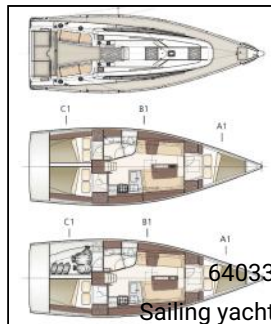

## Sailing yacht Dehler 38 Performace-Cruiser Lattengroß

Yacht ID:  
 Yachttyp:  
 Yacht:  
 Marina:  
 Production year:  
 Cabins:  
 Deposit:

64033  
 Sailing yacht  
[Dehler 38 Performace-Cruiser Lattengroß](#)  
 Germany - Baltic sea / Breege  
 2019  
 3 (3)  
 € 1.500,00