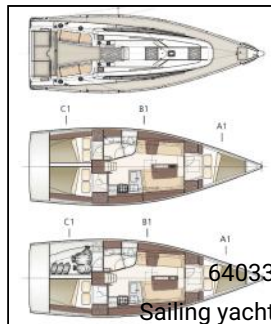

Sailing yacht Dehler 38 Performace-Cruiser Lattengroß

Yacht ID:
 Yachttyp:
 Yacht:
 Marina:
 Production year:
 Cabins:
 Deposit:

64033
 Sailing yacht
[Dehler 38 Performace-Cruiser Lattengroß](#)
 Germany - Baltic sea / Breege
 2019
 3 (3)
 € 1.500,00