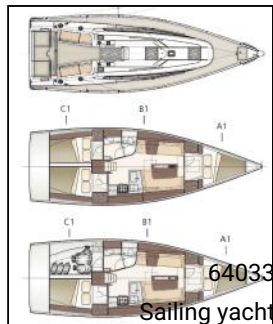

Sailing yacht Dehler 38 Performace-Cruiser Lattengroß

Yacht ID:
 Yachttyp:
 Yacht:
 Marina:
 Production year:
 Cabins:
 Deposit:

64033
 Sailing yacht
[Dehler 38 Performace-Cruiser Lattengroß](#)
 Germany - Baltic sea / Breege
 2019
 3 (3)
 € 1.500,00

Deck: Black ball, Boat hook, Deck brush, Electric anchor windlass, Fenders, Jerry cans for diesel, Main anchor, Mooring ropes, Plastic bucket, Reserve motor oil, Spare anchor (Reserve, Auxiliary anchor), Sprayhood, Water hose, Winch handles,
Galley: Dishes, Gas bottles, Gas cookers, Oven, Refrigerator,
Interior: Bilge pump handle, Heating, Yacht documents,
Navigation: AIS, Autopilot, Binoculars, Compass, Divider, nautic chart, Echosounder/Depthsounder, GPS chart plotter, Log, Nautical charts, Navigation (Nautical) charts and nautical guide, Radar reflector,
Safety: Distress flare box, Distress signals, Emergency tiller, Fire extinguisher, First aid kit, Fog horn, Horseshoe lifebuoy, Life buoy + Flashing light, Life jackets, Liferaft, Safety equipment, Torch,
Sails: Lazy bag, Lazy jacks,
Yacht electrics: Battery charger, Bilge pump - Electric, Shore connection 220 V, VHF radio, WC pump,