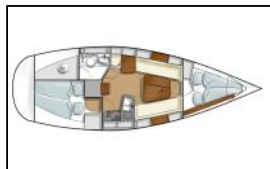

## Sailing yacht Hanse 315 Lattengroß

Yacht ID: 64498  
 Yachttyp: Sailing yacht  
 Yacht: [Hanse 315 Lattengroß](#)  
 Marina: Germany - Baltic sea / Breege  
 Production year: 2017  
 Cabins: 2 (2)  
 Deposit: € 1.500,00