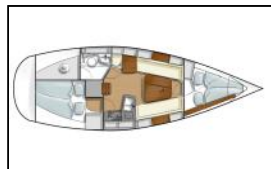

Sailing yacht Hanse 315 Lattengroß

Yacht ID: 64501
 Yachttyp: Sailing yacht
 Yacht: [Hanse 315 Lattengroß](#)
 Marina: Germany - Baltic sea / Warnemuende
 Production year: 2018
 Cabins: 2 (2)
 Deposit: € 1.500,00