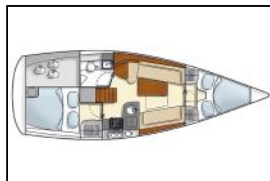

Sailing yacht Hanse 325 Lattengroß

Yacht ID: 65924
 Yachttyp: Sailing yacht
 Yacht: [Hanse 325 Lattengroß](#)
 Marina: Germany - Baltic sea / Breege
 Production year: 2014
 Cabins: 2 (2)
 Deposit: € 1.500,00