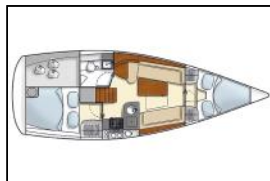

## Sailing yacht Hanse 325 Lattengroß

Yacht ID: 65924  
 Yachttyp: Sailing yacht  
 Yacht: [Hanse 325 Lattengroß](#)  
 Marina: Germany - Baltic sea / Breege  
 Production year: 2014  
 Cabins: 2 (2)  
 Deposit: € 1.500,00