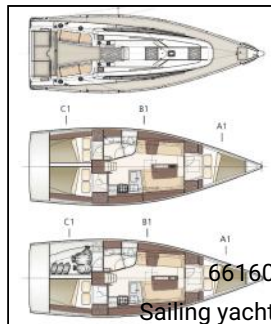

Sailing yacht Dehler 38 Performace-Cruiser Lattengroß AIS

Yacht ID:
 Yachttyp:
 Yacht: [Dehler 38 Performace-Cruiser Lattengroß AIS](#)
 Marina: Germany - Baltic sea / Flensburg
 Production year: 2019
 Cabins: 3 (3)
 Deposit: € 1.500,00