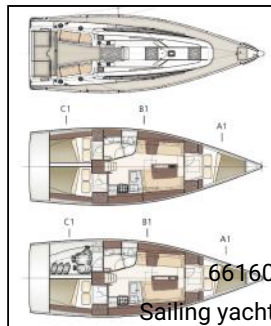

Sailing yacht Dehler 38 Performace-Cruiser Lattengroß AIS

Yacht ID:
 Yachttyp:
 Yacht: [Dehler 38 Performace-Cruiser Lattengroß AIS](#)
 Marina: Germany - Baltic sea / Flensburg
 Production year: 2019
 Cabins: 3 (3)
 Deposit: € 1.500,00