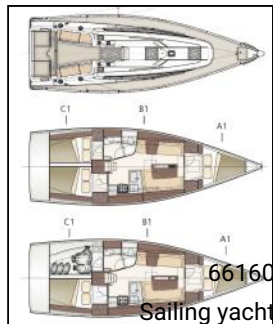

Sailing yacht Dehler 38 Performace-Cruiser Lattengroß AIS

Yacht ID:
 Yachttyp:
 Yacht: [Dehler 38 Performace-Cruiser Lattengroß AIS](#)
 Marina: Germany - Baltic sea / Flensburg
 Production year: 2019
 Cabins: 3 (3)
 Deposit: € 1.500,00