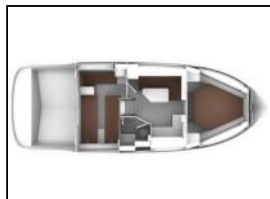

Motor yacht Bavaria S36 Open Marsil

Air condition: air condition in salon and cabins,
Autopilot: Autopilot,
Bimini: Bimini,
Bow thruster: bow thruster,
Chart plotter: Plotter in Cockpit,
Cockpit speakers: Speakers in cockpit and salon,
Dinghy: Dinghy,
General: 220V shore power connection, Auxiliar anchor, bathing platform, ceran cook top , Cockpit shower, converter, echosounder, EPIRB, fire extinguisher, First aid kit, galley full equipped, Gasoline, GPS, hot water system, Life jackets, Liferaft, main anchor, Microwave, Nautical charts , sink, Speedometer, VHF,
Generator: Generator,
Refrigerator: fridge, Refrigerator,
Teack cockpit: Cockpit in teak,

Yacht ID: 66301
Yachttyp: Motor yacht
Yacht: [Bavaria S36 Open Marsil](#)
Marina: Balearics / Palma de Mallorca, Marina Naviera Balear
Production year: 2019
Cabins: 2 (2)
Deposit: € 3.000,00

Price per week / Season 2024