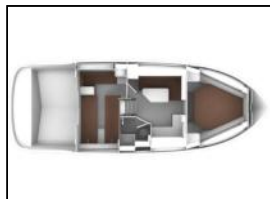

Motor yacht Bavaria S36 Open Marsil

Air condition: air condition in salon and cabins,
Autopilot: Autopilot,
Bimini: Bimini,
Bow thruster: bow thruster,
Chart plotter: Plotter in Cockpit,
Cockpit speakers: Speakers in cockpit and salon,
Dinghy: Dinghy,
General: 220V shore power connection, Auxiliar anchor, bathing platform, ceran cook top , Cockpit shower, converter, echosounder, EPIRB, fire extinguisher, First aid kit, galley full equiped, Gasoline, GPS, hot water system, Life jackets, Liferaft, main anchor, Microwave, Nautical charts , sink, Speedometer, VHF,
Generator: Generator,
Refrigerator: fridge, Refrigerator,
Teack cockpit: Cockpit in teak,

Yacht ID: 66301
 Yachttyp: Motor yacht
 Yacht: [Bavaria S36 Open Marsil](#)
 Marina: Balearics / Palma de Mallorca, Marina Naviera Balear
 Production year: 2019
 Cabins: 2 (2)
 Deposit: € 3.000,00

Price per week / Season 2024