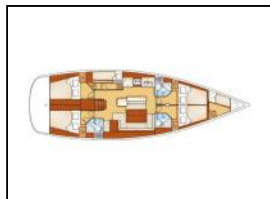

Sailing yacht Oceanis 50 Family Copa Brasil

Yacht ID: 69677
Yachttyp: Sailing yacht
Yacht: [Oceanis 50 Family Copa Brasil](#)
Marina: Croatia / Pula, Marina Polesana
Production year: 2011
Cabins: 5 + 1
Deposit: € 3.000,00

Deck: Anchor line, Anchor swivel, Bimini top, Black ball, Black conus, Boat hook, Bosun's chair (Safe seat) (boatswain's chair), Canister for water, Cockpit cushions, Cockpit table with light, Cockpit/stern, outside shower, Dinghy, Electric anchor windlass, Fenders, Gangway, Hawser, Jerry cans for diesel, Main anchor, Mooring ropes , Plastic bucket, Remote control for anchor winch with chain counter at helm, Round/globular fender, Spare anchor (Reserve, Auxiliary anchor), Spotlight / Headlights, Sprayhood, Spring line, Teak cockpit, Teak deck, Water hose,
Entertainment: Outside speakers,
Galley: Gas bottles, Hot water, Kitchen utensils (Galley equipment, cutlery), Refrigerator, Salon cushions,
Interior: Barometer, Bed linen, Clock, Hand-held compass , Heating, Inside shower, Lowerable salon table, New mattresses,
Navigation: Autopilot, Bow thruster, Bretonplotter, GPS chart plotter - cockpit, Harbour guides, Logge/Lot/Speed/Wind, Navigation (Nautical) charts and nautical guide , Navigation set, Parallel ruler, Radar, Radar reflector, Spyglass with bearing compass, Tridata, Windex,
Safety: AIS class B transponder, Distress signals, Fire extinguisher , First aid kit , Fog horn, Life attol, Life belts (Safety harness), Life buoy + Flashing light, Life jackets, Liferaft ,
Sails: Gennaker-device,
Yacht electrics: Battery charger , Shore connection 220 V, Solar panels, VHF radio ,

Price per week / Season 2024

27.07. - 02.08.	03.08. - 09.08.	10.08. - 16.08.	
€ 6.680	€ 5.800	€ 6.680	
17.08. - 23.08.	24.08. - 30.08.	31.08. - 06.09.	07.09. - 13.09.
€ 5.980	€ 5.870	€ 5.520	€ 4.870
14.09. - 20.09.	21.09. - 27.09.	28.09. - 11.10.	
€ 4.470	€ 4.130	€ 2.960	
12.10. - 18.10.	19.10. - 31.12.	01.01. - 21.03.	22.03. - 28.03.
€ 2.790	€ 2.660	€ 1.590	€ 1.690
29.03. - 04.04.	05.04. - 11.04.	12.04. - 18.04.	19.04. - 25.04.
€ 1.790	€ 2.400	€ 2.650	€ 2.950