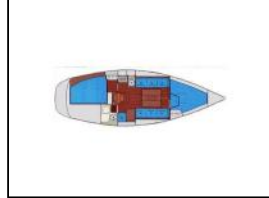

## Sailing yacht Bavaria 30 Cruiser Alize

Yacht ID:	69811
Yachttyp:	Sailing yacht
Yacht:	<a href="#">Bavaria 30 Cruiser Alize</a>
Marina:	Sweden / Lidingö-Göshaga
Production year:	2006
Cabins:	2
Deposit:	€ 0,00