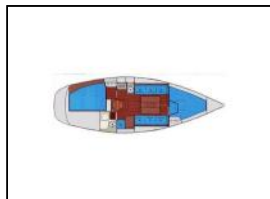

Sailing yacht Bavaria 30 Cruiser Alize

Deck: Bathing platform, Black Water Tank, Cockpit/stern, outside shower, Sprayhood, Spring cleats, Swimming ladder, Teak cockpit, Winch handles,
Entertainment: Indoor speakers, Radio CD player,
Galley: Kitchen utensils (Galley equipment, cutlery), Refrigerator,
Interior: Heating, Table,
Navigation: Compass, GPS chart plotter, No autopilot, Raymarine navsystem (Tridata, Echo, Wind),
Safety: Signal flags,
Sails: Winch,
Yacht electrics: Battery charger , Plug 220V, 12 V, Service batteries, Shore connection 220 V, VHF radio , Water heater,

Yacht ID: 69811
Yachttyp: Sailing yacht
Yacht: [Bavaria 30 Cruiser Alize](#)
Marina: Sweden / Lidingö-Göshaga
Production year: 2006
Cabins: 2
Deposit: € 0,00

Price per week / Season 2024

13.07. - 19.07.	20.07. - 02.08.		
€ 2.570	€ 2.730		
03.08. - 16.08.	17.08. - 30.08.	31.05. - 06.06.	07.06. - 27.06.
€ 2.050	€ 1.420	€ 2.050	€ 2.350