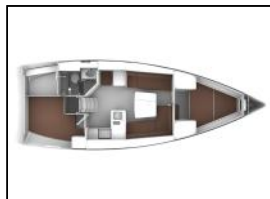

## Sailing yacht Bavaria Cruiser 37 White Pearl

Yacht ID:	70059
Yachttyp:	Sailing yacht
Yacht:	<a href="#">Bavaria Cruiser 37 White Pearl</a>
Marina:	Croatia / Marina Kornati, Biograd
Production year:	2018
Cabins:	2
Deposit:	€ 1.700,00

**Deck:** Anchor line, Anchor swivel, Bathing platform, Bimini top, Black ball, Black conus, Boat hook, Bosun's chair (Safe seat) (boatswain's chair), Canister for water, Cockpit cushions, Cockpit table with light, Cockpit/stern, outside shower, Dinghy, Electric anchor windlass, Fenders, Gangway, Hawser, Jerry cans for diesel, Main anchor, Mooring ropes , Plastic bucket, Round/globular fender, Spare anchor (Reserve, Auxiliary anchor), Spotlight / Headlights, Sprayhood, Spring line, Teak cockpit, Teak deck, Water hose,