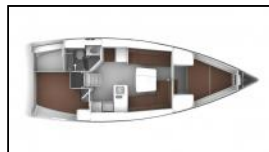

Sailing yacht Bavaria Cruiser 37 White Pearl

Yacht ID: 70059
 Yachttyp: Sailing yacht
 Yacht: [Bavaria Cruiser 37 White Pearl](#)
 Marina: Croatia / Marina Kornati, Biograd
 Production year: 2018
 Cabins: 2
 Deposit: € 1.500,00

Deck: Anchor line, Anchor swivel, Bathing platform, Bimini top, Black ball, Black conus, Boat hook, Bosun's chair (Safe seat) (boatswain's chair), Canister for water, Cockpit cushions, Cockpit table with light, Cockpit/stern, outside shower, Dinghy, Electric anchor windlass, Fenders, Gangway, Hawser, Jerry cans for diesel, Main anchor, Mooring ropes , Plastic bucket, Round/globular fender, Spare anchor (Reserve, Auxiliary anchor), Spotlight / Headlights, Sprayhood, Spring line, Teak deck, Water hose,
Entertainment: Outside speakers, Radio, Wi-Fi Internet,
Galley: Gas bottles, Hot water, Kitchen utensils (Galley equipment, cutlery), Microwave, Refrigerator, Toaster,
Interior: Barometer, Bed in cabin, Bed linen, Electric toilet, Heating, Inside shower, Oak interior, Salon,
Navigation: Autopilot, Binoculars with integrated compass, Bow thruster, Bretonplotter, Composite steering wheels, GPS chart plotter - cockpit, Logge/Lot/Speed/Wind, Navigation (Nautical) charts and nautical guide , Navigation set, Parallel ruler, Pilot book, Radar reflector,
Safety: Distress flare box, Fire extinguisher , First aid kit , Fog horn, Guard rail, Life belts (Safety harness), Life buoy + Flashing light, Liferaft , Self inflating life vest,
Sails: Gennaker-device,
Yacht electrics: Battery charger , Inverter, Plugs 12v, Shore connection 220 V, Solar panels, VHF radio ,