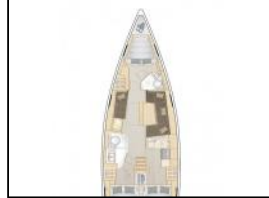

## Sailing yacht Hanse 418 Azur

Yacht ID:	70952
Yachttyp:	Sailing yacht
Yacht:	<a href="#">Hanse 418 Azur</a>
Marina:	Greece / Lavrion Main Port-Lavrion
Production year:	2019
Cabins:	3 (3)
Deposit:	€ 2.500,00