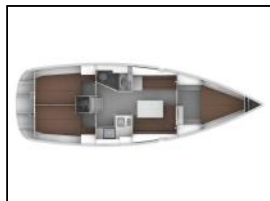

Sailing yacht Bavaria Cruiser 36 Toni Manilla

Yacht ID: 71194
Yachttyp: Sailing yacht
Yacht: [Bavaria Cruiser 36 Toni Manilla](#)
Marina: Netherlands / Lemmer, Jachthaven
Production year: 2012
Cabins: 3 (3)
Deposit: € 1.000,00