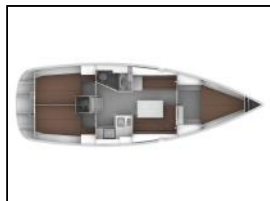

Sailing yacht Bavaria Cruiser 36 Toni Manilla

Yacht ID: 71194
Yachttyp: Sailing yacht
Yacht: [Bavaria Cruiser 36 Toni Manilla](#)
Marina: Netherlands / Lemmer, Jachthaven
Production year: 2012
Cabins: 3 (3)
Deposit: € 1.000,00