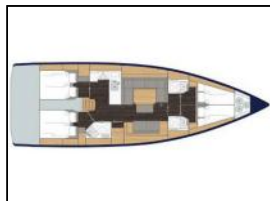

## Sailing yacht Bavaria C45 Style Dawn

**Air condition:** Air Conditioning,  
**Bow thruster:** Bow thruster,  
**Chart plotter in cockpit:** GPS Plotter in cockpit,  
**Electric toilet:** Electric Flush Toilet,  
**General:** Autopilot, Bimini Top, Cockpit Speakers, Electric Windlass, Furling Main Sail, Holding tank, Hot water, Self Tacking Jib, Wind Speed instrument,  
**Generator:** Generator,  
**Radio-CD player:** Radio- CD/MP3,  
**Solar panel:** Solar Panels,  
**Sprayhood:** Sprayhood,  
**Teack cockpit:** Teak Cockpit,

Yacht ID: 74511  
Yachttyp: Sailing yacht  
Yacht: [Bavaria C45 Style Dawn](#)  
Marina: Greece / Lefkas, Marina Lefkas  
Production year: 2019  
Cabins: 4 (4)  
Deposit: € 3.000,00