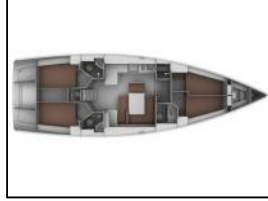

Sailing yacht Bavaria Cruiser 45 Eva

| | |
|------------------|--|
| Yacht ID: | 74588 |
| Yachttyp: | Sailing yacht |
| Yacht: | Bavaria Cruiser 45 Eva |
| Marina: | Balearics / Palma de Mallorca, Marina Naviera Balear |
| Production year: | 2012 |
| Cabins: | 4 (4) |
| Deposit: | € 2.000,00 |