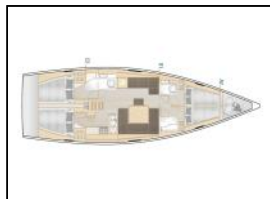

## Sailing yacht Hanse 458 Sarisu

**Deck:** Bathing platform, Bimini top, Cockpit table, Cockpit/stern, outside shower, Dinghy, Electric anchor windlass, Sprayhood, Teak cockpit,  
**Entertainment:** Outside speakers, Radio CD player,  
**Galley:** Gas cookers, Hot water, Kitchen utensils (Galley equipment, cutlery), Oven, Refrigerator,  
**Interior:** Heating,  
**Navigation:** Autopilot, Bow thruster, GPS chart plotter - cockpit, Nautical charts, Pilot book, Tridata,  
**Yacht electrics:** Battery charger , Inverter, VHF radio ,

Yacht ID: 74616  
Yachttyp: Sailing yacht  
Yacht: [Hanse 458 Sarisu](#)  
Marina: Turkey / Fethiye, Lykia Yacht Club  
Production year: 2020  
Cabins: 4  
Deposit: € 2.000,00