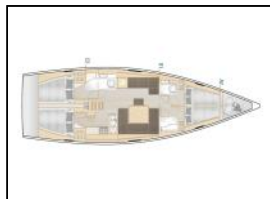

## Sailing yacht Hanse 458 Sarisu

**Deck:** Bathing platform, Bimini top, Cockpit table, Cockpit/stern, outside shower, Dinghy, Electric anchor windlass, Sprayhood, Teak cockpit,  
**Entertainment:** Outside speakers, Radio CD player,  
**Galley:** Gas cookers, Hot water, Kitchen utensils (Galley equipment, cutlery), Oven, Refrigerator,  
**Interior:** Heating,  
**Navigation:** Autopilot, Bow thruster, GPS chart plotter - cockpit, Nautical charts, Pilot book, Tridata,  
**Yacht electrics:** Battery charger , Inverter, VHF radio ,