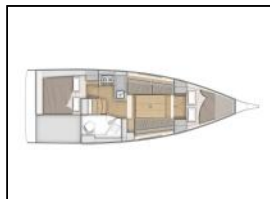

Sailing yacht Oceanis 30.1 REEF

Autopilot: Autopilot,
Bimini: Bimini,
Dinghy: Dinghy,
General: Anchor box, Battery charger 220V, Binoculars, Cockpit control panel, Cockpit speakers, Cockpit table, Depth sounder, Electric bilge pump, Electric windlass, Electronic wind instruments, Emergency tiller, Fresh water, Fridge, Furling genoa, Furling mainsail, Galley, Gas bottle, Gas stove, GPS plotter, Hot water, Inflatable life raft, Navigation lights, Oven, Socket 12 volt, Socket 220 volt, Speedometer, Swimming ladder, Tableware, VHF Radio,
Holding tank: Holding tank,
Radio-CD player: Music system,

Yacht ID: 74679
Yachttyp: Sailing yacht
Yacht: [Oceanis 30.1 REEF](#)
Marina: Balearics / Marina Palma Cuarentena
Production year: 2021
Cabins: 2 (2)
Deposit: € 2.500,00

Price per week / Season 2025

31.12. - 22.03.	22.03. - 17.05.	17.05. - 28.06.	
€ 1.100	€ 1.500	€ 1.900	
28.06. - 23.08.	23.08. - 18.10.	18.10. - 22.11.	22.11. - 31.12.
€ 2.400	€ 1.900	€ 1.500	€ 1.100