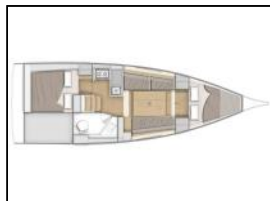

Sailing yacht Oceanis 30.1 Mañana

Autopilot: Autopilot,
Bimini: Bimini,
Bow thruster: Bow Thruster,
Chart plotter: Chartplotter,
Furling genoa: Genoa Furling,
General: Furling Mainsail, VHF,
Radio-CD player: Radio/CD/AUX/USB,
Solar panel: Solar panels 175W,
Sprayhood: Sprayhood,

Yacht ID: 74918
 Yachttyp: Sailing yacht
 Yacht: [Oceanis 30.1 Mañana](#)
 Marina: Croatia / Marina Dalmacija, Sukosan
 Production year: 2020
 Cabins: 2 (2)
 Deposit: € 2.000,00

Price per week / Season 2024