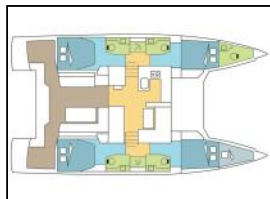

Catamaran Nautitech 46 Fly Gelmar - A/C, Generator, Water maker

Yacht ID: 74996
 Yachttyp: Catamaran
 Yacht: [Nautitech 46 Fly Gelmar - A/C, Generator, Water maker](#)
 Marina: Italy / Cannigione
 Production year: 2019
 Cabins: 4 (4 +1 skipper)
 Deposit: € 4.000,00

Air condition: Air conditioning,
Autopilot: Autopilot,
Bimini: Hard Bimini Top composite ,
Chart plotter: Plotter GPS ,
Cockpit cushion: Cushions for Fly Bridge , Cushions for cockpit,
Dinghy: Tender VTR keel,
Electric toilet: Electric toilets,
Electric winches: Electric winch for mainsail halyard,
Flybridge: Flybridge,
Full batten main sail: Battened Mainsail,
General: Bowsprit, Code 0 with furler (optional extra), External shower, Furling Self-tacking Jib, Gennaker deck hardware, Radio and Music player, VHF, Warm Water, Wind instruments ,
Generator: Generator,
Outboard engine: Outboard engine,
Refrigerator: Fridge (2: 104 lt and 80 lt), Fridge on fly bridge ,
Water maker: ZP Watermaker 200lt/hour,