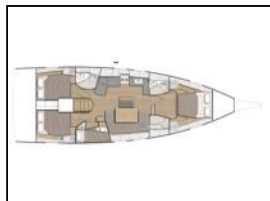

Sailing yacht Oceanis 46.1 Electra (Inverter)

Yacht ID: 75845
Yachttyp: Sailing yacht
Yacht: [Oceanis 46.1 Electra \(Inverter\)](#)
Marina: Italy / Marina D'Arechi
Production year: 2020
Cabins: 4 (4)
Deposit: € 4.000,00