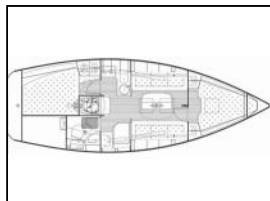

Sailing yacht Bavaria 31 Cruiser Jelsa (GPS in cockpit, solar panels)

Yacht ID: 78647
Yachttyp: Sailing yacht
Yacht: [Bavaria 31 Cruiser Jelsa \(GPS in cockpit, solar panels\)](#)
Marina: Croatia / Marina Split - ACI
Production year: 2009
Cabins: 2 (2)
Deposit: € 1.500,00