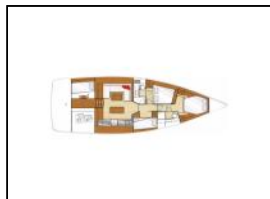

Sailing yacht Bénéteau Sense 50 OW Waypoint I

Deck: Bimini top, Cockpit cushions, Dinghy, Electric anchor windlass, Gangway, Outboard engine, Sprayhood,
Entertainment: Indoor speakers, Outside speakers, Radio CD mp3 player, Snorkeling equipment,
Galley: Hot water,
Interior: Heating,
Navigation: Autopilot, GPS chart plotter, Tridata, Wind instrument/Anemometer,
Yacht electrics: Air condition, Battery charger, Generator, Shore connection 220 V, VHF radio,

Yacht ID: 78762
Yachttyp: Sailing yacht
Yacht: [Bénéteau Sense 50 OW Waypoint I](#)
Marina: Croatia / Marina Kastela
Production year: 2014
Cabins: 3 + 1
Deposit: € 2.500,00

Price per week / Season 2024