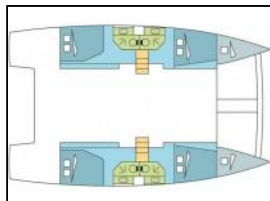

Catamaran Bali 4.3 Hogwarts

Yacht ID: 79432
 Yachttyp: Catamaran
 Yacht: [Bali 4.3 Hogwarts](#)
 Marina: Italy / Punta Nuraghe-Porto Rotondo
 Production year: 2020
 Cabins: 6 (6 (4+2 crew cabins))
 Deposit: € 4.500,00

Air condition: Air Conditioning (dinette only, 220V),
Cockpit cushion: Deck Sunbed Cushions, Fly bridge Cushions,
Electric toilet: Electric toilets,
Electric winches: Electric winch,
General: Anchor Chain Mt50 D10, Cockpit Chartplotter , Cockpit Light, Duvets for all the berths, Electric windlass, Fridge/Freezer (400/200 lt), Full batten main sail, Inox Anchor 25Kg, Memory mattresses, Microwave, Service Battery 1170A, Underwater lights, Water purifier, Welcome kit,
Hydraulic gangway: Folding Gangway,
Inverter: Inverter 1000W,
Outside Steering Position: Plancha Kit (BBQ + Sink),
Solar panel: Solar panels,
TV: TV (smart),
Water maker: Watermaker,
Wi-Fi & Internet: WIFI,