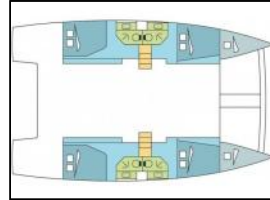

## Catamaran Bali 4.3 Hogwarts

Yacht ID: 79432  
 Yachttyp: Catamaran  
 Yacht: [Bali 4.3 Hogwarts](#)  
 Marina: Italy / Punta Nuraghe-Porto Rotondo  
 Production year: 2020  
 Cabins: 6 (6 (4+2 crew cabins))  
 Deposit: € 4.500,00

**Air condition:** Air Conditioning (dinette only, 220V),  
**Cockpit cushion:** Deck Sunbed Cushions, Fly bridge Cushions,  
**Electric toilet:** Electric toilets,  
**Electric winches:** Electric winch,  
**General:** Anchor Chain Mt50 D10, Cockpit Chartplotter , Cockpit Light, Duvets for all the berths, Electric windlass, Fridge/Freezer (400/200 lt), Full batten main sail, Inox Anchor 25Kg, Memory mattresses, Microwave, Service Battery 1170A, Underwater lights, Water purifier, Welcome kit,  
**Hydraulic gangway:** Folding Gangway,  
**Inverter:** Inverter 1000W,  
**Outside Steering Position:** Plancha Kit (BBQ + Sink),  
**Solar panel:** Solar panels,  
**TV:** TV (smart),  
**Water maker:** Watermaker,  
**Wi-Fi & Internet:** WIFI,