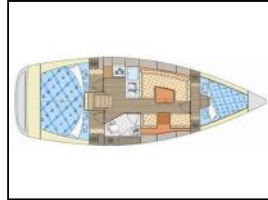

Sailing yacht Elan 344 Naftaki

Yacht ID: 79531
Yachttyp: Sailing yacht
Yacht: [Elan 344 Naftaki](#)
Marina: Greece / Kiato-Kiato
Production year: 2006
Cabins: 3 (3)
Deposit: € 1.500,00

Autopilot: Autopilot, depth gauge, speed log and wind indicator,
Bimini: Bimini sun top and sprayhood,
Chart plotter: GPS Chartplotter,
Cockpit speakers: Cockpit table, cushions and speakers,
Dinghy: Dinghy with outboard engine,
General: 12v socket, Battened mainsail with lazyjack system, Charts and pilot book / cruising guide, Electric anchor windlass, Fans in cabins and saloon, Full domestic inventory, Full safety inventory, including gas and smoke detectors, Hot water system, Inflatable life jackets, Interior European 2-pin socket(s) and shore power cable, Jackstays, Linen - Sheets, pillow cases, shower towels and tea towel, Roller furling genoa, Single wheel steering, VHF Radio,
Radio-CD player: CD / Radio with aux input,
Refrigerator: Electric refrigerator, gas hob and oven,
Swimming platform: Bathing platform, swimming Ladder and deck shower,

Price per week / Season 2024

29.04. - 20.05.			
€ 1.360			
20.05. - 27.05.	27.05. - 10.06.	10.06. - 01.07.	01.07. - 22.07.
€ 1.740	€ 1.803	€ 2.260	€ 2.294
09.09. - 30.09.	30.09. - 21.10.	27.04. - 18.05.	18.05. - 25.05.
€ 2.071	€ 1.533	€ 1.241	€ 1.586
08.06. - 20.07.	20.07. - 24.08.	24.08. - 07.09.	07.09. - 21.09.
€ 1.930	€ 2.260	€ 1.930	€ 1.731