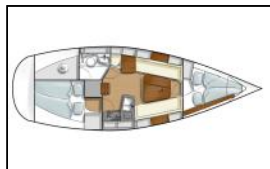

Sailing yacht Hanse 315 Lattengroß

Yacht ID: 79538
 Yachttyp: Sailing yacht
 Yacht: [Hanse 315 Lattengroß](#)
 Marina: Germany - Baltic sea / Breege
 Production year: 2019
 Cabins: 2 (2)
 Deposit: € 1.500,00