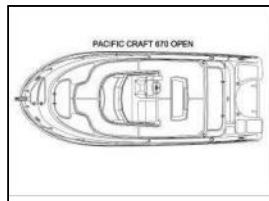

## Motor yacht Pacific Craft 670 Capritxu

**Bimini:** Bimini,  
**Chart plotter:** GPS Plotter,  
**Cockpit speakers:** Cockpit speakers,  
**General:** Icebox, Radio MP3-USB, Rod holders, Shore Power 220V, Shower, Solarium in bow, Swim platform, Table,

Yacht ID: 79629  
Yachttyp: Motor yacht  
Yacht: [Pacific Craft 670 Capritxu](#)  
Marina: Balearics / Marina Botafoch-Ibiza  
Production year: 2016  
Cabins: 0  
Deposit: € 1.500,00