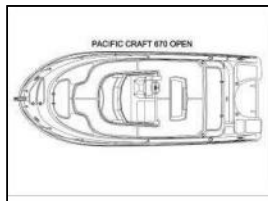

Motor yacht Pacific Craft 670 Capritxu

Bimini: Bimini,
Chart plotter: GPS Plotter,
Cockpit speakers: Cockpit speakers,
General: Icebox, Radio MP3-USB, Rod holders, Shore Power 220V, Shower, Solarium in bow, Swim platform, Table,

Yacht ID: 79629
Yachttyp: Motor yacht
Yacht: [Pacific Craft 670 Capritxu](#)
Marina: Balearics / Marina Botafoch-Ibiza
Production year: 2016
Cabins: 0
Deposit: € 1.500,00

Price per week / Season 2024

31.10. - 31.12.