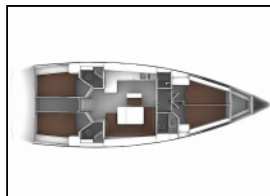

Sailing yacht Bavaria Cruiser 46 Rea

Deck: Bimini top, Dinghy, Electric anchor windlass, Sprayhood,
Entertainment: Radio CD player,
Galley: Hot water,
Interior: Electric fans in cabins,
Navigation: Autopilot, Bow thruster, GPS chart plotter,
Safety: Safety equipment,
Yacht electrics: Batteries, Solar panels,