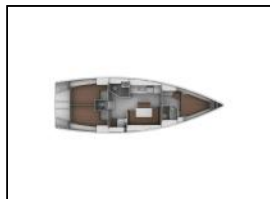

## Sailing yacht Bavaria Cruiser 40 S Silver Arrow

Yacht ID: 86647  
 Yachttyp: Sailing yacht  
 Yacht: [Bavaria Cruiser 40 S Silver Arrow](#)  
 Marina: Croatia / Marina Trogir - ACI  
 Production year: 2012  
 Cabins: 3  
 Deposit: € 1.800,00