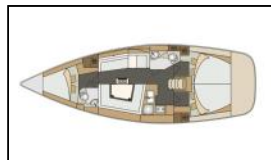

Sailing yacht Elan Impression 40.1 Baby Shark

Yacht ID: 86911
Yachttyp: Sailing yacht
Yacht: [Elan Impression 40.1 Baby Shark](#)
Marina: Croatia / Marina Tankerkomerc, Zadar
Production year: 2020
Cabins: 3
Deposit: € 2.000,00

Deck: Anchor with chain, Bathing platform, Bimini top, Black Water Tank, Boat hook, Bosun's chair (Safe seat) (boatswain's chair), Cockpit cushions, Cockpit fridge, Cockpit table, Cockpit/stern, outside shower, Dinghy, Electric anchor windlass, Fenders, Gangway, Grill (Barbecue) , Mooring ropes , Spare anchor (Reserve, Auxiliary anchor), Sprayhood, Swimming ladder, Teak cockpit, Water hose,
Entertainment: Cockpit grill, Outside speakers, TV,
Galley: Freezer, Gas cookers, Hot water, Kitchen utensils (Galley equipment, cutlery), Oven, Refrigerator, Sink,
Interior: Barometer, Clock, Electric toilet, Hand-held compass , Heating,
Navigation: Autopilot, Binoculars, Bow thruster, Compass, Divider, nautic chart, Electronic sea charts, Folding propeller, GPS chart plotter - cockpit, Log, Nautical charts, Navigation (Nautical) charts and nautical guide , Navigation set, Navigation/position Lights, Pilot book, Radar reflector, Speedometer (Speed log), Wind instrument/Anemometer, Windex,
Safety: Automatic vest, Distress flare box, Fire axe, Fire extinguisher , First aid kit , Floating light, Horseshoe lifebuoy, Life belts (Safety harness), Life jackets, Safety equipment, Self inflating life vest, Torch,
Yacht electrics: 220 volt socket, Air condition, Battery charger , Bilge pump - Electric, Inverter, Shore power cable, Solar panels, Sound System, VHF radio ,

Price per week / Season 2024

07.09. - 13.09.	14.09. - 20.09.	21.09. - 27.09.	
€ 3.000	€ 2.700	€ 2.200	
28.09. - 04.10.	05.10. - 11.10.	12.10. - 31.12.	01.01. - 18.04.
€ 1.900	€ 1.600	€ 1.500	€ 1.600
19.04. - 25.04.	26.04. - 02.05.	03.05. - 09.05.	10.05. - 16.05.
€ 1.700	€ 1.750	€ 1.850	€ 2.100
17.05. - 23.05.	24.05. - 30.05.	31.05. - 06.06.	07.06. - 13.06.
€ 2.450	€ 2.800	€ 3.000	€ 3.200
14.06. - 20.06.	21.06. - 27.06.	28.06. - 04.07.	05.07. - 08.08.
€ 3.400	€ 3.450	€ 3.550	€ 3.800