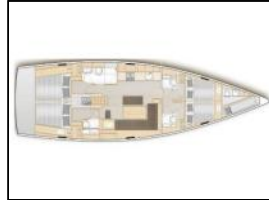

Sailing yacht Hanse 508 Phaedra

Yacht ID:	87174
Yachttyp:	Sailing yacht
Yacht:	Hanse 508 Phaedra
Marina:	Greece / Lavrion
Production year:	2020
Cabins:	5 (5 4+1)
Deposit:	€ 0,00

Air condition: Air Conditioning,
Chart plotter in cockpit: GPS Plotter - cockpit,
Cockpit cushion: Cockpit cushions,
Electric winches: Electric winch,
General: 220 V Shore connection, Additional gas bottle, AIS, Anchor with chain, Autopilot, Batteries, Battery charger, Bilge pump-Electric, Bimini top, Binoculars, Bow thruster, Cockpit light, Cockpit table, Cockpit/stern, outside shower, Compass, Dinghy, Distress flare box, Divider, nautic chart, Electric anchor windlass, Emergency tiller, EPIRB Distress radio beacons, Fenders, Fire blanket, Fire extinguisher, First aid kit, Floating light, Fog horn, Freezer, Fuel funnel, Gangway, Gas cookers, Grill (Barbecue), Indoor speakers, Inverter, Lazy bag, Life jackets, Liferaft, Log/Speed instrument, Mooring ropes, Navigation set, Navigation/position lights, Outside speakers, Parallel ruler, Pilot book, Pump, Radar reflector, Radio, Shore power cable, Sundeck cushions, Swimming Platform, Torch, VHF Radio, Wind instrument/Anemometer, Windex,
Generator: Generator,
Holding tank: Black water tank,
Refrigerator: Cockpit fridge, Refrigerator,
Sprayhood: Spray hood,
Teak deck: Teak deck,
Water maker: Watermaker - desalinator,