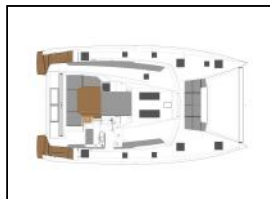

Catamaran Fountaine Pajot Elba 45 Lazuli

Deck: Black Water Tank, Cockpit/stern, outside shower, Dinghy, Electric anchor windlass, Grill (Barbecue) , Hydraulic gangway, Outboard engine,
Entertainment: Bluetooth player,
Galley: Refrigerator,
Interior: Electric toilet,
Navigation: GPS chart plotter, Wind instrument/Anemometer,
Sails: Electric winch,
Yacht electrics: Air condition, Generator, Inverter, Plug 220V, 12 V, Solar panels, VHF radio ,