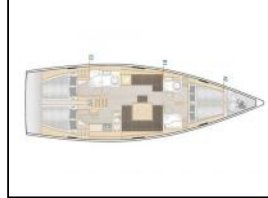

## Sailing yacht Hanse 458 C-YA

Yacht ID:	87495
Yachttyp:	Sailing yacht
Yacht:	<a href="#">Hanse 458 C-YA</a>
Marina:	Greece / Lavrion Main Port-Lavrion
Production year:	2021
Cabins:	4 (4)
Deposit:	€ 3.000,00