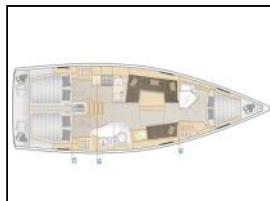

Sailing yacht Hanse 418 Polynoe

Yacht ID: 88007
 Yachttyp: Sailing yacht
 Yacht: [Hanse 418 Polynoe](#)
 Marina: Greece / Lavrion
 Production year: 2021
 Cabins: 3 (3)
 Deposit: € 2.500,00

Autopilot: Autopilot,
Bimini: Bimini,
Bow thruster: Bow thruster,
Chart plotter: Chart plotter,
Cockpit cushion: Cockpit cushions,
Dinghy: Dinghy,
General: 220V socket, Anchor, Anchor control in cockpit, Audio system, Batteries, Cabin fans, Cockpit table, Deck shower, Deck sunbeds, Depth sounder, Electric windlass, Galley fully equipped, GPS, Main sail Full battened, Marine VHF radio, Radio VHF, Saloon sofa transformed to double bed, Self tacking jib genoa, Self-tacking jib, Shades for hatches, Swimming Ladder, Swimming Platform, Under water led lights, Wooden / Inox gangway,
Inverter: Inverter,
Outboard engine: Outboard engine,
Refrigerator: Fridge,
Snorkeling equipment: Snorkeling equipment,
Solar panel: Solar panels,
Sprayhood: Sprayhood,
Teack cockpit: Teak in cockpit,