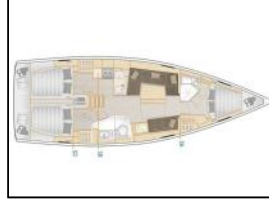

## Sailing yacht Hanse 418 Polynoe

Yacht ID: 88007  
Yachttyp: Sailing yacht  
Yacht: [Hanse 418 Polynoe](#)  
Marina: Greece / Lavrion  
Production year: 2021  
Cabins: 3 (3)  
Deposit: € 2.000,00

**Autopilot:** Autopilot,  
**Bimini:** Bimini,  
**Bow thruster:** Bow thruster,  
**Chart plotter:** Chart plotter,  
**Cockpit cushion:** Cockpit cushions,  
**Dinghy:** Dinghy,  
**General:** 220V socket, Anchor, Anchor control in cockpit, Audio system, Batteries, Cabin fans, Cockpit table, Deck shower, Deck sunbeds, Depth sounder, Electric windlass, Galley fully equipped, GPS, Main sail Full battened, Marine VHF radio, Radio VHF, Saloon sofa transformed to double bed, Self tacking jib genoa, Self-tacking jib, Shades for hatches, Swimming Ladder, Swimming Platform, Under water led lights, Wooden / Inox gangway,  
**Inverter:** Inverter,  
**Outboard engine:** Outboard engine,  
**Refrigerator:** Fridge,  
**Snorkeling equipment:** Snorkeling equipment,  
**Solar panel:** Solar panels,  
**Sprayhood:** Sprayhood,  
**Teack cockpit:** Teak in cockpit,