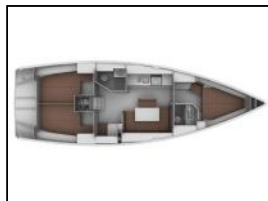

Sailing yacht Bavaria 40 Cruiser AF-B40C

Autopilot: Autopilot,
Bimini: Bimini,
Bow thruster: Bow thruster,
Dinghy: Dinghy,
Furling genoa: Furling genoa,
General: Furling mainsail, Tools,
Solar panel: Solar panel,