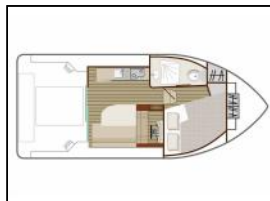

## Motor yacht Sedan Primo WUSTRU DE

**General:** Burner stove, Connectivity to shore power supply of 220 volts, Oven,  
**Radio-CD player:** Radio / CD / MP3,  
**Refrigerator:** Fridge 130L - freezer,