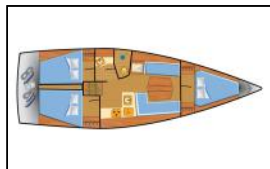

## Sailing yacht Dehler 38 SQ Lattengroß

Yacht ID: 88935  
 Yachttyp: Sailing yacht  
 Yacht: [Dehler 38 SQ Lattengroß](#)  
 Marina: Germany - Baltic sea / Flensburg  
 Production year: 2021  
 Cabins: 3 (3)  
 Deposit: € 1.500,00

**Deck:** Black ball, Boat hook, Deck brush, Electric anchor windlass, Fenders, Jerry cans for diesel, Main anchor, Mooring ropes, Plastic bucket, Reserve motor oil, Spare anchor (Reserve, Auxiliary anchor), Sprayhood, Water hose, Winch handles,  
**Galley:** Dishes, Gas bottles, Gas cookers, Kitchen utensils (Galley equipment, cutlery), Oven, Refrigerator,  
**Interior:** Bilge pump handle, Heating, Yacht documents,  
**Navigation:** Autopilot, Binoculars, Compass, Divider, nautic chart, Echosounder/Depthsounder, GPS chart plotter, GPS chart plotter - cockpit, Log, Nautical charts, Navigation (Nautical) charts and nautical guide, Radar reflector,  
**Safety:** Distress flare box, Distress signals, Emergency tiller, Fire extinguisher, First aid kit, Fog horn, Horseshoe lifebuoy, Life buoy + Flashing light, Life jackets, Liferaft, Safety equipment, Torch,  
**Sails:** Lazy bag, Lazy jacks,  
**Yacht electrics:** Battery charger, Bilge pump - Electric, Shore connection 220 V, VHF radio, WC pump,