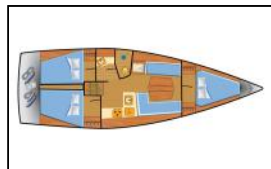

## Sailing yacht Dehler 38 SQ Lattengroß

Yacht ID: 88935  
 Yachttyp: Sailing yacht  
 Yacht: [Dehler 38 SQ Lattengroß](#)  
 Marina: Germany - Baltic sea / Flensburg  
 Production year: 2021  
 Cabins: 3 (3)  
 Deposit: € 1.500,00

**Deck:** Black ball, Boat hook, Deck brush, Electric anchor windlass, Fenders, Jerry cans for diesel, Main anchor, Mooring ropes, Plastic bucket, Reserve motor oil, Spare anchor (Reserve, Auxiliary anchor), Sprayhood, Water hose, Winch handles,  
**Galley:** Dishes, Gas bottles, Gas cookers, Kitchen utensils (Galley equipment, cutlery), Oven, Refrigerator,  
**Interior:** Bilge pump handle, Heating, Yacht documents,  
**Navigation:** Autopilot, Binoculars, Compass, Divider, nautic chart, Echosounder/Depthsounder, GPS chart plotter, GPS chart plotter - cockpit, Log, Nautical charts, Navigation (Nautical) charts and nautical guide, Radar reflector,  
**Safety:** Distress flare box, Distress signals, Emergency tiller, Fire extinguisher, First aid kit, Fog horn, Horseshoe lifebuoy, Life buoy + Flashing light, Life jackets, Liferaft, Safety equipment, Torch,  
**Sails:** Lazy bag, Lazy jacks,  
**Yacht electrics:** Battery charger, Bilge pump - Electric, Shore connection 220 V, VHF radio, WC pump,