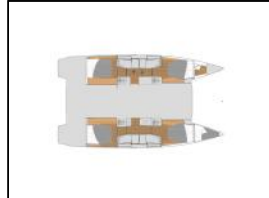

Catamaran Fountaine Pajot Elba 45 Ocean's Twelve

Yacht ID: 89036
Yachttyp: Catamaran
Yacht: [Fountaine Pajot Elba 45 Ocean's Twelve](#)
Marina: Greece / Agios Kosmas Marina, Athens (Elliniko)
Production year: 2021
Cabins: 4 + 1
Deposit: € 0,00

Deck: Anchor Delta, Anchor with chain, Bimini top, Black Water Tank, Boat hook, Bosun's chair (Safe seat) (boatswain's chair), Chain counter on helm station, Cockpit cushions, Cockpit fridge, Cockpit table, Cockpit/stern, outside shower, Davit, Deck brush, Deck lights, Dinghy with outboard engine, Electric anchor windlass, Fenders, Fuel funnel, Gangway, Jerry can for fuel (outboard), Main anchor, Mooring ropes, Outside cushions, Plastic bucket, Ropes, Round/globular fender, Spare anchor (Reserve, Auxiliary anchor), Sun awning (aft and forward), Teak cockpit, Winch handles,

Entertainment: Fins, Mask and snorkel,

Galley: Broom and dustpan, Gas bottles, Kitchen utensils (Galley equipment, cutlery), Microwave, NESPRESSO cofee, Oven, Refrigerator, Salt water in kitchen, Sink, Stove,

Interior: Bilge pump - mechanic, Curtains, Electric fans in cabins, Electric toilet, LED ceiling lights, LED interior lights, Toilet brush,

Navigation: Autopilot, Binoculars, CRO flag, Echosounder/Depthsounder, Garmin instrument, GPS, Logge/Lot/Speed/Wind, Navigation (Nautical) charts and nautical guide, Navigation set, Navigation/position Lights, Radar reflector, Tridata, Wind instrument/Anemometer, Wind/speed/depth instruments, Windex,

Safety: Distress flare box, Fire extinguisher, First aid kit, Fog horn, Horseshoe lifebuoy, Inflatable life raft, Life belts (Safety harness), Rescue sling (Life sling), Signal flags, Signal rockets and torches, Torch,

Sails: Electric genoa winch, Electric mainsail windlass, Electric winch, Halyard winches, Lazy bag, Lazy jacks, Winch,

Yacht electrics: Air condition, Batteries, DC plugs 12V + cockpit plug, El. plugs 220V in all boats spaces, Generator, Inverter, Plugs 12v, Shore connection 220 V, Shore power cable, VHF radio, Water heater,

Price per week / Season 2024

12.10. - 31.12.	01.01. - 11.04.	12.04. - 18.04.	
€ 4.830	€ 4.110	€ 4.230	
19.04. - 25.04.	26.04. - 09.05.	10.05. - 30.05.	31.05. - 27.06.
€ 4.340	€ 5.790	€ 6.760	€ 9.060