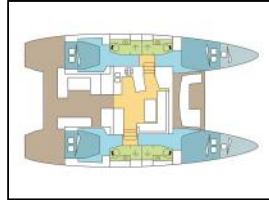

Catamaran Lagoon 450 S FLAMINGO

Deck: Anchor Delta, Bimini top, Cockpit cushions, Cockpit table, Davit, Electric anchor windlass,
Entertainment: CD MP3 player, Outside speakers,
Galley: Refrigerator,
Interior: Convertible table, Electric fans in cabins, Electric toilet,
Navigation: Autopilot, GPS chart plotter - cockpit, Speedometer (Speed log), Wind instrument/Anemometer,
Sails: Electric winch, Lazy bag, Lazy jacks,
Yacht electrics: Air condition, Generator, Inverter, VHF radio , Watermaker - desalinator,

Yacht ID: 90311
 Yachttyp: Catamaran
 Yacht: [Lagoon 450 S FLAMINGO](#)
 Marina: Greece / Athens, Marina Alimos (Kalamaki)
 Production year: 2019
 Cabins: 4 + 2
 Deposit: € 5.000,00

Price per week / Season 2025