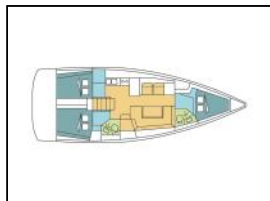

Sailing yacht Oceanis 41.1 KESTREL

Deck: Bimini top, Black Water Tank, Cockpit cushions, Cockpit table, Cockpit/stern, outside shower, Dinghy, Electric anchor windlass, Outboard engine, Sprayhood, Swimming ladder,
Entertainment: Outside speakers, Radio,
Galley: Refrigerator,
Interior: Convertible table, Electric fans in cabins, Electric toilet,
Navigation: Autopilot, GPS chart plotter, Speedometer (Speed log), Wind instrument/Anemometer,
Sails: Lazy bag, Lazy jacks, Self tailing winch,
Yacht electrics: Inverter, Plug 220V, 12 V, Solar panels, VHF radio ,