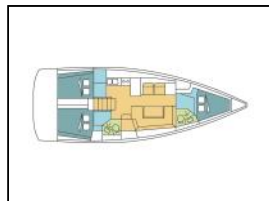

## Sailing yacht Oceanis 41.1 OSCINE

Yacht ID: 90399  
 Yachttyp: Sailing yacht  
 Yacht: [Oceanis 41.1 OSCINE](#)  
 Marina: Greece / Kos, Kos Marina  
 Production year: 2019  
 Cabins: 3  
 Deposit: € 2.500,00

**Deck:** Bimini top, Black Water Tank, Cockpit cushions, Cockpit table, Cockpit/stern, outside shower, Dinghy, Electric anchor windlass, Outboard engine, Sprayhood, Swimming ladder,  
**Entertainment:** Outside speakers, Radio,  
**Galley:** Oven, Refrigerator, Stove,  
**Interior:** Convertible table, Electric fans in cabins, Electric toilet,  
**Navigation:** Autopilot, GPS chart plotter, Speedometer (Speed log), Wind instrument/Anemometer,  
**Sails:** Lazy bag, Lazy jacks, Self tailing winch,  
**Yacht electrics:** Inverter, Plug 220V, 12 V, VHF radio ,