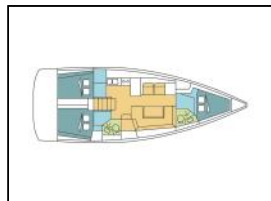

## Sailing yacht Oceanis 41.1 OSCINE

Yacht ID: 90399  
 Yachttyp: Sailing yacht  
 Yacht: [Oceanis 41.1 OSCINE](#)  
 Marina: Greece / Kos, Kos Marina  
 Production year: 2019  
 Cabins: 3  
 Deposit: € 2.500,00

**Deck:** Bimini top, Black Water Tank, Cockpit cushions, Cockpit table, Cockpit/stern, outside shower, Dinghy, Electric anchor windlass, Outboard engine, Sprayhood, Swimming ladder,  
**Entertainment:** Outside speakers, Radio,  
**Galley:** Oven, Refrigerator, Stove,  
**Interior:** Convertible table, Electric fans in cabins, Electric toilet,  
**Navigation:** Autopilot, GPS chart plotter, Speedometer (Speed log), Wind instrument/Anemometer,  
**Sails:** Lazy bag, Lazy jacks, Self tailing winch,  
**Yacht electrics:** Inverter, Plug 220V, 12 V, VHF radio ,