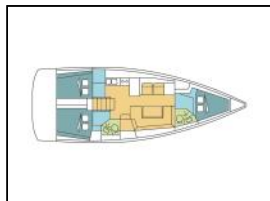

Sailing yacht Oceanis 41.1 JAY

Deck: Bimini top, Black Water Tank, Cockpit cushions, Cockpit table, Cockpit/stern, outside shower, Dinghy, Electric anchor windlass, Outboard engine, Sprayhood, Swimming ladder,
Entertainment: Outside speakers, Radio,
Galley: Oven, Refrigerator, Stove,
Interior: Convertible table, Electric fans in cabins, Electric toilet,
Navigation: Autopilot, GPS chart plotter - cockpit, Speedometer (Speed log), Wind instrument/Anemometer,
Sails: Lazy bag, Lazy jacks, Self tailing winch,
Yacht electrics: Inverter, Plug 220V, 12 V, VHF radio ,

Yacht ID: 90400
 Yachttyp: Sailing yacht
 Yacht: [Oceanis 41.1 JAY](#)
 Marina: Greece / Athens, Marina Alimos (Kalamaki)
 Production year: 2019
 Cabins: 3
 Deposit: € 2.500,00

Price per week / Season 2024